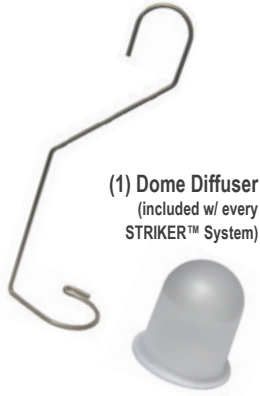

# THE STRIKER™

by WESTERN TECHNOLOGY

Designed + Manufactured in USA

**KICK-IT TOUGH™**  
• LED SAFETY LIGHTS •

Model 8100 - Explosion Proof LED Inspection/Work Light & Drop Light

August 2018

**The STRIKER™**  
Short Handle Drop Light  
shown w/ Hook Mount  
& Dome Diffuser

(1) Dome Diffuser  
(included w/ every  
STRIKER™ System)

**The STRIKER™**  
Long Handle  
Inspection/Work Light  
#8100-3ALH

Replaceable  
Blast Lenses  
(Box of 12)

**The STRIKER™**  
All-in-One Long Handle  
various cable lengths  
various plug options  
#8100-3B

## Product Features

|                            |  |
|----------------------------|--|
| <b>Approved for:</b>       | Class I, Div 1 & 2, Group C & D<br>Class II, Div 1 & 2, Group E, F, & G<br>CSA Zones 1 & 2; Zones 20, 21, & 22 |
| <b>Conforms to:</b>        | UL Stds 153, 8750, 781, 844;   |
| <b>Certified to:</b>       | CSA Stds C22.2#s 12, 25, 137   |
| <b>Suitable for:</b>       | Wet Location Use   |
| <b>Certified:</b>          | Portable Luminary (Portable Luminaire)   |
| <b>Temperature Rating:</b> | T-code: T5 (-40°C to +40°C); T4 (-40°C to +100°C)  |
| <b>LED Color:</b>          | ~6000K, CRI >70  |
| <b>Light Output:</b>       | - 45,000 lux at 1'<br>- >2,100 lumens  |
| <b>Standard Optic:</b>     | 25° refractive, collimated beam  |
| <b>Light Head Power:</b>   | - 21VDC, 800mA, LVLE (A & C Models)<br>- 120 VAC, 3A (B Model)   |
| <b>Weight:</b>             | - 3 lbs (light head only)<br>- ~20lbs (light head & 100' cable)  |
| <b>Dimensions:</b>         | - Short Handle (8.2"L x 3"D)<br>- Long Handle (13.5"L x 3"D)   |
| <b>Body Material:</b>      | - Machined solid blocks of 6061-T6 Aluminum<br>- Polyurethane Bumpers  |
| <b>Accessories:</b>        | Blast Lens, Dome Diffusers, Hanging Hook   |
| <b>Country of Origin:</b>  | Designed & Manufactured in the USA   |