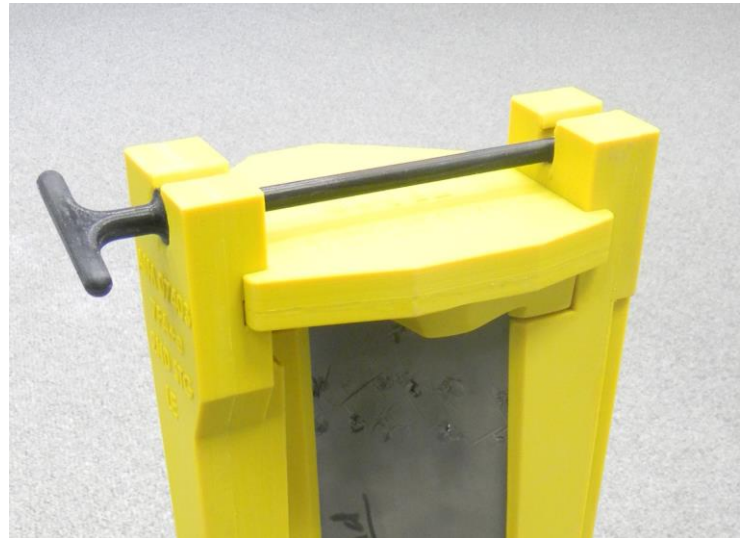

Window Spray Mask:

- Aluminum Strip
- Grist Blast
- Thermal Spray

Custom Urethane *Masking*

Polish Mask

Polish Mask

- Tumble Polish Mask protects critical edges

Custom Urethane *Masking*

Window Spray Mask