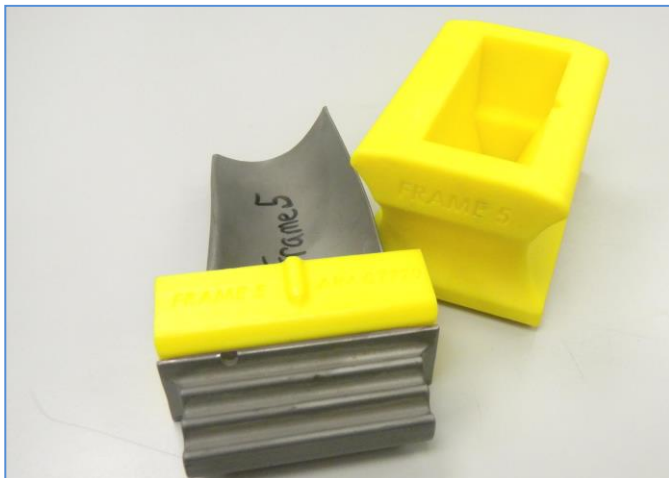

Custom Urethane *Masking*

Custom Urethane *Masking*

Overview

Custom masking is available to meet ANY requirements!

Let us create a mask for any process

- Reduce cost by eliminating expensive tape
- Significantly save time
- Increase process repeatability
- Clean and reuse

Eliminate tape and save time and money!

Custom Urethane *Masking*

Root Protection Mask

Grit Blast Root Protection Mask:

- Increased repeatability of blast area

Custom Urethane *Masking*

Blade Protection Mask

Blade Protection Mask:

- Increased repeatability of peen area

Custom Urethane *Masking*

Root Protection Mask

Root Protection Mask:

- Increased repeatability of blast area

Custom Urethane *Masking*

Window Spray Mask