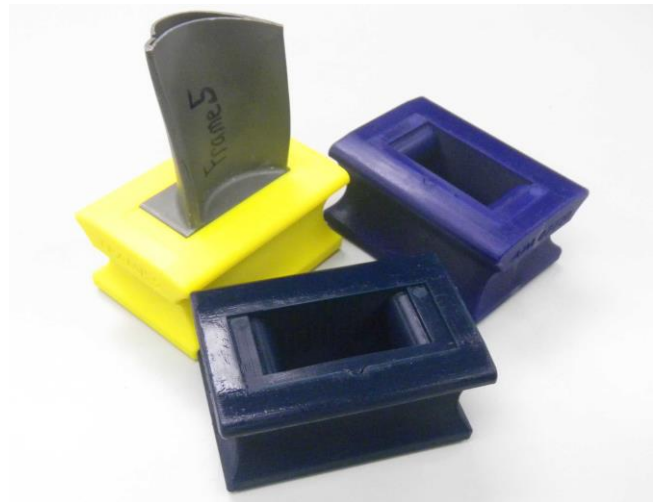

Custom Urethane *Masking*

Custom Urethane *Masking*

Overview

Custom masking is available to meet ANY requirements!

Let us create a mask for any process

- Reduce cost by eliminating expensive tape
- Significantly save time
- Increase process repeatability
- Clean and reuse

Eliminate tape and save time and money!

Custom Urethane *Masking*

Root Protection Mask

Grit Blast Root Protection Mask:

- Increased repeatability of blast area

Custom Urethane *Masking*

Blade Protection Mask

Blade Protection Mask:

- Increased repeatability of peen area

Custom Urethane *Masking*

Root Protection Mask

Root Protection Mask:

- Increased repeatability of blast area

Custom Urethane *Masking*

Window Spray Mask