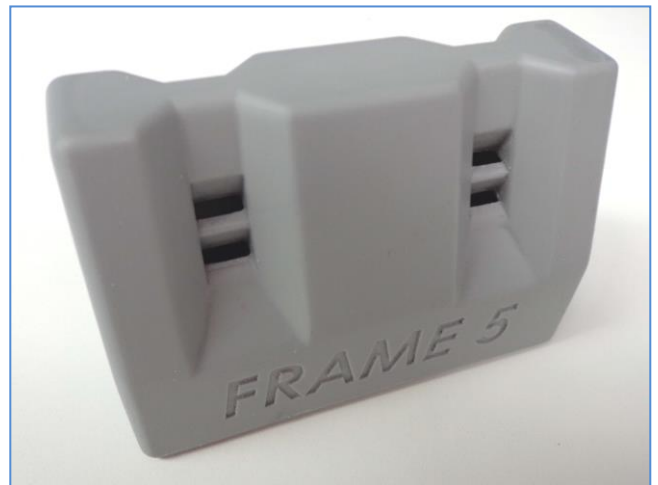

Custom Urethane *Masking*

Custom Urethane *Masking*

Overview

Custom masking is available to meet ANY requirements!

Let us create a mask for any process

- Reduce cost by eliminating expensive tape
- Significantly save time
- Increase process repeatability
- Clean and reuse

Eliminate tape and save time and money!

Custom Urethane *Masking*

Root Protection Mask

Grit Blast Root Protection Mask:

- Increased repeatability of blast area

Custom Urethane *Masking*

Blade Protection Mask

Blade Protection Mask:

- Increased repeatability of peen area

Custom Urethane *Masking*

Root Protection Mask

Root Protection Mask:

- Increased repeatability of blast area

Custom Urethane *Masking*

Window Spray Mask