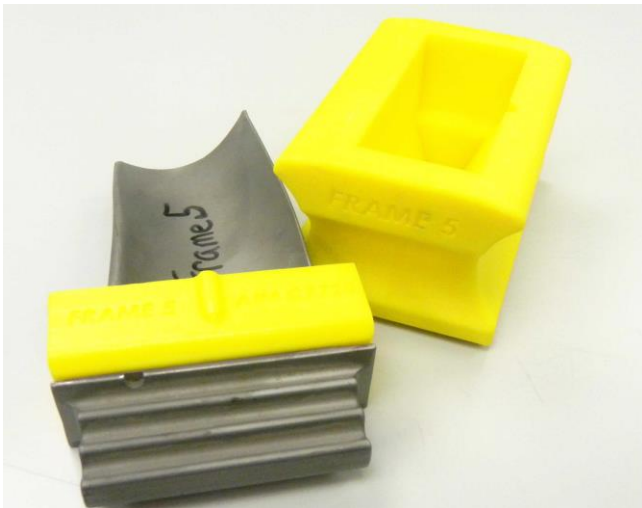

Custom Urethane *Masking*

Custom Urethane *Masking*

Overview

Custom masking is available to meet ANY requirements!

Let us create a mask for any process

- Reduce cost by eliminating expensive tape
- Significantly save time
- Increase process repeatability
- Clean and reuse

Eliminate tape and save time and money!

Custom Urethane *Masking*

Root Protection Mask

Grit Blast Root Protection Mask:

- Increased repeatability of blast area

Custom Urethane *Masking*

Blade Protection Mask

Blade Protection Mask:

- Increased repeatability of peen area

Custom Urethane *Masking*

Root Protection Mask

Root Protection Mask:

- Increased repeatability of blast area

Custom Urethane *Masking*

Window Spray Mask

Window Spray Mask:

- Grit Blast
- Thermal Spray
- Aluminum Strip

Custom Urethane *Masking*

Thermal Spray Mask

Thermal Spray Mask

- Aluminum Strip
- Grist Blast
- Thermal Spray

Custom Urethane *Masking*

Shot Peen Mask