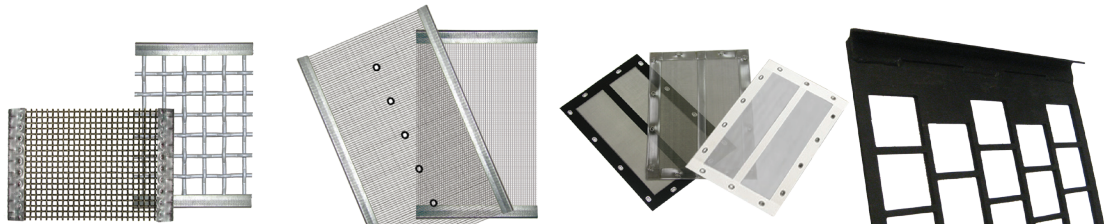

CUSTOM WIRE WEAVER

To insure durability and longevity with our screen panels, Midwestern weaves our own wire cloth to the highest specifications. Offering a large variety of woven wire screen cloth including high carbon, oil tempered and type 430 magnetic stainless steel. Midwestern can accommodate your screening applications with quality products and on-time deliveries.

Heavy Mesh Screens

Fine Mesh Screens

Cloth Edged Screens

Perforated Plate

Interkleen® Screens

An elongated slotted screen with triple shoot construction designed to maximize throughput.

Klear Screens

Straight and crimped wires are woven side by side in an elongated pattern to maintain sizing requirements while giving the screen added elasticity to reduce material from blinding.

Slotted Screens

Slotted screens offer greater throughput by increasing the amount of open area. Available with single shoot or triple shoot construction.

Standard Wire Diameters

Diameter In Inches	Millimeters	Gauge Number
.500	12.700	
.4375	11.113	
.375	9.525	
.3125	7.93	
.307	7.800	0
.283	7.188	1
.263	6.680	2
.250	6.350	3
.225	5.715	4
.207	5.258	5
.192	4.877	6
.177	4.496	7
.162	4.115	8
.148	3.759	9
.135	3.429	10
.120	3.048	11
.105	2.667	12
.092	2.337	13
.080	2.032	14
.072	1.829	15
.063	1.600	16
.054	1.372	17
.047	1.194	18
.041	1.041	19
.035	.889	20
.032	.813	21
.028	.711	22

Crown Bar Rubber

Midwestern offers crown-bar rubber, in stock, ready for immediate shipment.

Side Rails

Midwestern can manufacture side rails for nearly every make and model of rectangular screeners.

Carriage Bolts