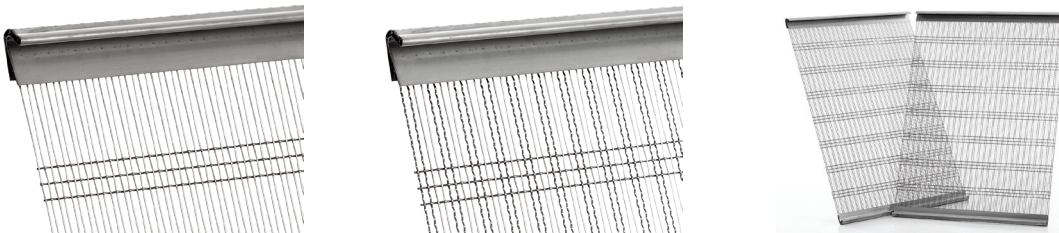

CUSTOM WIRE WEAVER

To insure durability and longevity with our screen panels, Midwestern weaves our own wire cloth to the highest specifications. Offering a large variety of woven wire screen cloth including high carbon, oil tempered and type 430 magnetic stainless steel. Midwestern can accommodate your screening applications with quality products and on-time deliveries.

Heavy Mesh Screens

Fine Mesh Screens

Cloth Edged Screens

Perforated Plate

Interkleen® Screens

An elongated slotted screen with triple shoot construction designed to maximize throughput.

Klear Screens

Straight and crimped wires are woven side by side in an elongated pattern to maintain sizing requirements while giving the screen added elasticity to reduce material from blinding.

Slotted Screens

Slotted screens offer greater throughput by increasing the amount of open area. Available with single shoot or triple shoot construction.

Standard Wire Diameters

Diameter In Inches	Millimeters	Gauge Number
.500	12.700	
.4375	11.113	
.375	9.525	
.3125	7.93	
.307	7.800	0
.283	7.188	1
.263	6.680	2
.250	6.350	3
.225	5.715	4
.207	5.258	5
.192	4.877	6
.177	4.496	7
.162	4.115	8
.148	3.759	9
.135	3.429	10
.120	3.048	11
.105	2.667	12
.092	2.337	13
.080	2.032	14
.072	1.829	15
.063	1.600	16
.054	1.372	17
.047	1.194	18
.041	1.041	19
.035	.889	20
.032	.813	21
.028	.711	22

Crown Bar Rubber

Midwestern offers crown-bar rubber, in stock, ready for immediate shipment.

Side Rails

Midwestern can manufacture side rails for nearly every make and model of rectangular screeners.

Carriage Bolts