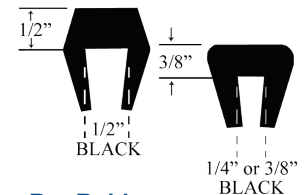

Heavy Mesh Screens

Fine Mesh Screens

Cloth Edged Screens

Perforated Plate

Interkleen® Screens

An elongated slotted screen with triple shoot construction designed to maximize throughput.

Klear Screens

Straight and crimped wires are woven side by side in an elongated pattern to maintain sizing requirements while giving the screen added elasticity to reduce material from blinding.

Slotted Screens

Slotted screens offer greater throughput by increasing the amount of open area. Available with single shoot or triple shoot construction.

Standard Wire Diameters

Diameter In Inches	Millimeters	Gauge Number
.500	12.700	
.4375	11.113	
.375	9.525	
.3125	7.93	
.307	7.800	0
.283	7.188	1
.263	6.680	2
.250	6.350	3
.225	5.715	4
.207	5.258	5
.192	4.877	6
.177	4.496	7
.162	4.115	8
.148	3.759	9
.135	3.429	10
.120	3.048	11
.105	2.667	12
.092	2.337	13
.080	2.032	14
.072	1.829	15
.063	1.600	16
.054	1.372	17
.047	1.194	18
.041	1.041	19
.035	.889	20
.032	.813	21
.028	.711	22