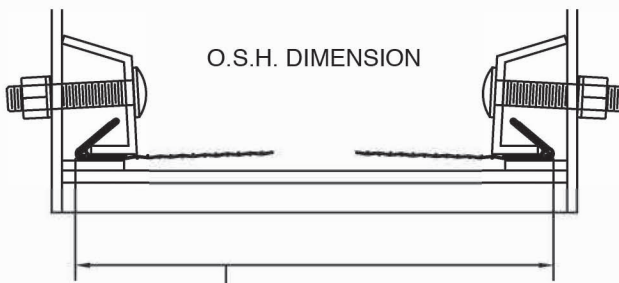

Note: For hook types not shown above, consult sales department. Almost any type of hook can be supplied.

INDUSTRIES, INC.
 www.midwesternind.com
 Toll Free: (877) 474-9464

P.O. Box 810
 Massillon, OH 44648-0810
 Fax: (330) 837-4210

MATERIAL TYPES
 SS - STAINLESS STEEL
 OT - OIL TEMPERED
 HC - HIGH CARBON

CROWN BAR RUBBER

NUMBER OF SCREENS	"A" WIDTH (O.S.H.)	"B" LENGTH	WIDTH AND LENGTH OF OPENING, MESH, OR C.O.	DIA. OF WIRE	HOOKS OR EDGE PREP.	SLOTS "RA" / "SP"	MAT'L