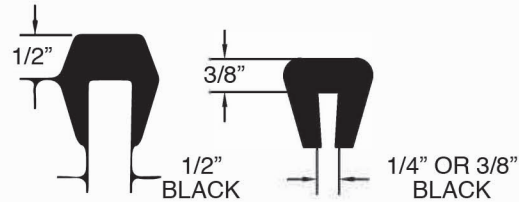

CROWN BAR RUBBER

NUMBER OF SCREENS	"A" WIDTH (O.S.H.)	"B" LENGTH	WIDTH AND LENGTH OF OPENING, MESH, OR C.O.	DIA. OF WIRE	HOOKS OR EDGE PREP.	SLOTS "RA" / "SP"	MAT'L

NOTE: SCREENS WITH BOLT HOLES:
STATE SIZE, NUMBER OF HOLES AND LOCATION
(PLEASE FURNISH A SKETCH)